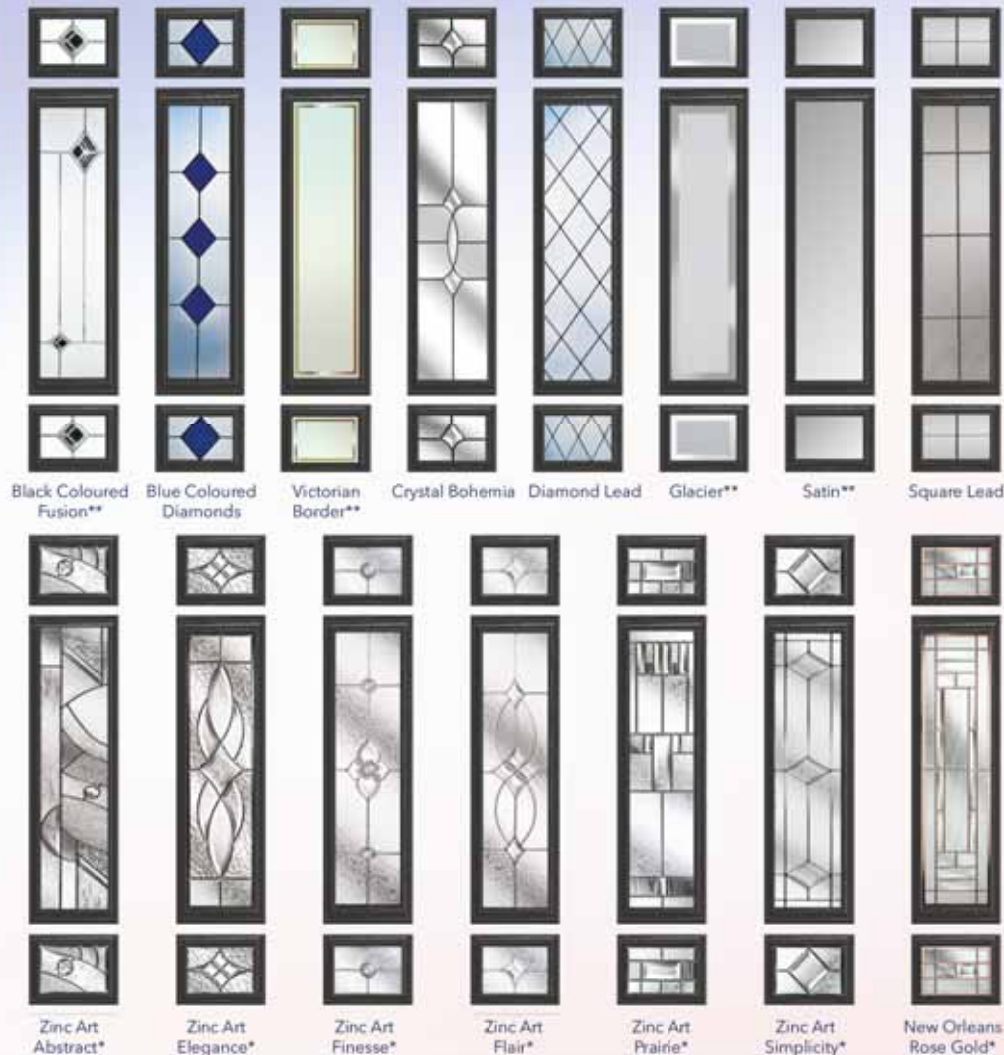

The Wellow 3 Long

Two small and one large glazed area with co-ordinating glass designs.

Decorative Glass Options

The Wellow 3 Long
Colour - Anthracite Grey
Glass - Diamond Lead

RAL 9016
WHITE

RAL 9001
CREAM

DUCK EGG
BLUE

RAL 7001
SILVER GREY

RAL 7016
ANTHRACITE
GREY

CHARTWELL
GREEN

RAL 6009
GREEN

RAL 3011
RED

RAL 5011
BLUE

RAL 7015
SLATE GREY

IRISH
OAK

RAL 8001
GOLDEN
OAK

ROSEWOOD

RAL 8022
BLACK
BROWN

RAL 9011
BLACK

RAL 7038
AGATE GREY

RAL 7032
PEBBLE
GREY

*This range of triple glazed designs encapsulate traditional bevels and obscure glass patterns inside a clear sealed unit and can not be modified or changed.

**The satin backing glass is an integral part of the design and can not be modified or changed.