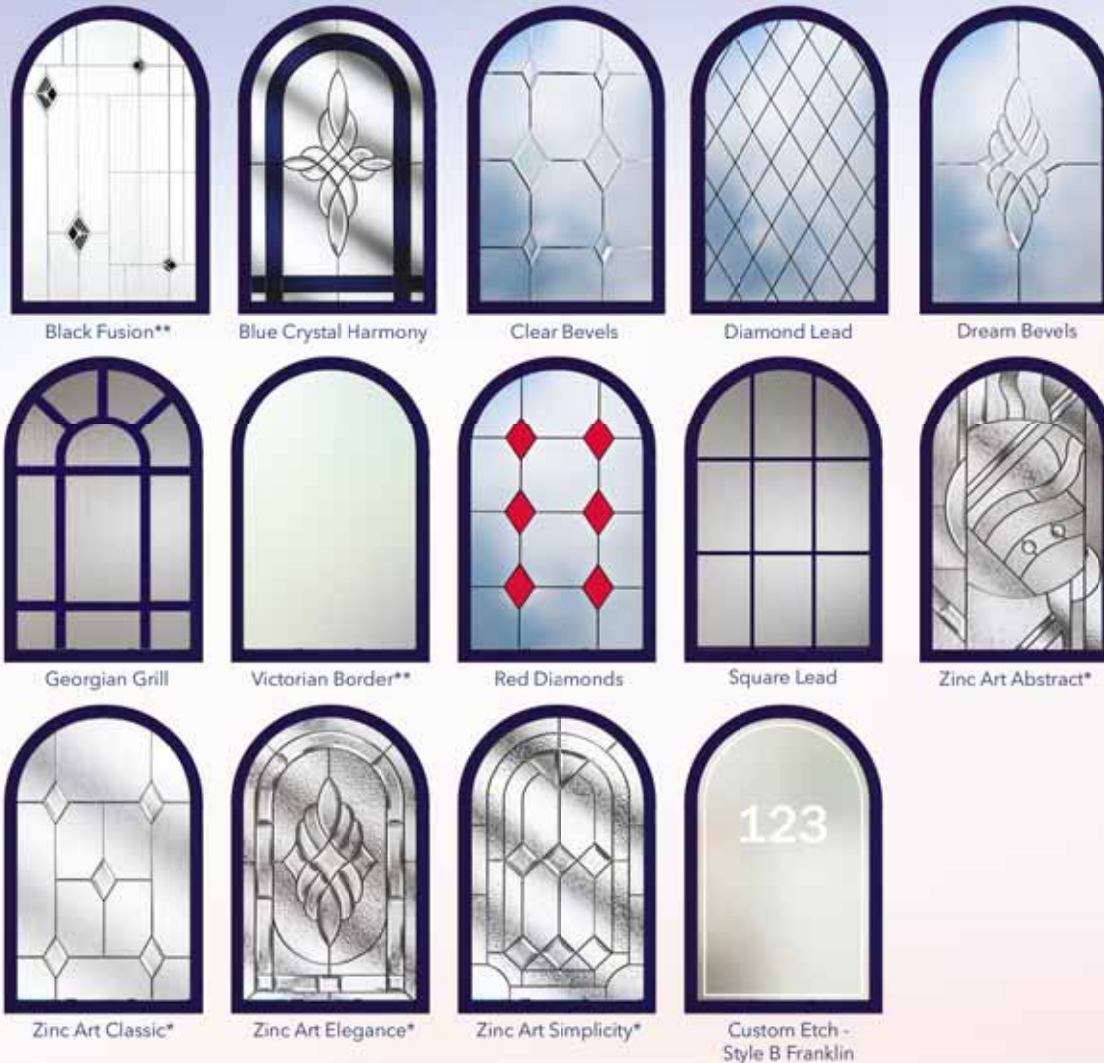

The Cauntton

An arched door design available with a Georgian Grill cassette or a range of stylish double and triple glazed glass designs.

Decorative Glass Options

The Cauntton
Colour - Blue
Glass - Blue Crystal Bohemia

- RAL 9016 WHITE
- RAL 9001 CREAM
- DUCK EGG BLUE
- RAL 7001 SILVER GREY
- RAL 7016 ANTHRACITE GREY
- CHARTWELL GREEN
- RAL 6009 GREEN
- RAL 3011 RED
- RAL 5011 BLUE
- RAL 7015 SLATE GREY
- IRISH OAK
- RAL 8001 GOLDEN OAK
- ROSEWOOD
- RAL 8022 BLACK BROWN
- RAL 9011 BLACK
- RAL 7038 AGATE GREY
- RAL 7032 PEBBLE GREY

*This range of triple glazed designs encapsulate traditional bevels and obscure glass patterns inside a clear sealed unit and can not be modified or changed.
**The satin backing glass is an integral part of the design and can not be modified or changed.