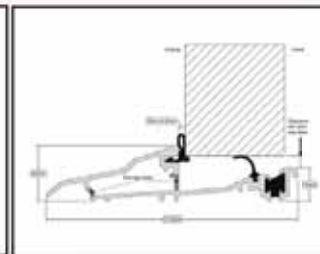

25mm Aluminium AM3 Part M Compliant

Cills available in 85mm, 150mm & 180mm depending on colour

Frame Colour / White

Frame Dual Colour

Door Edge-band Colours

We believe the quality of our doors should never be compromised