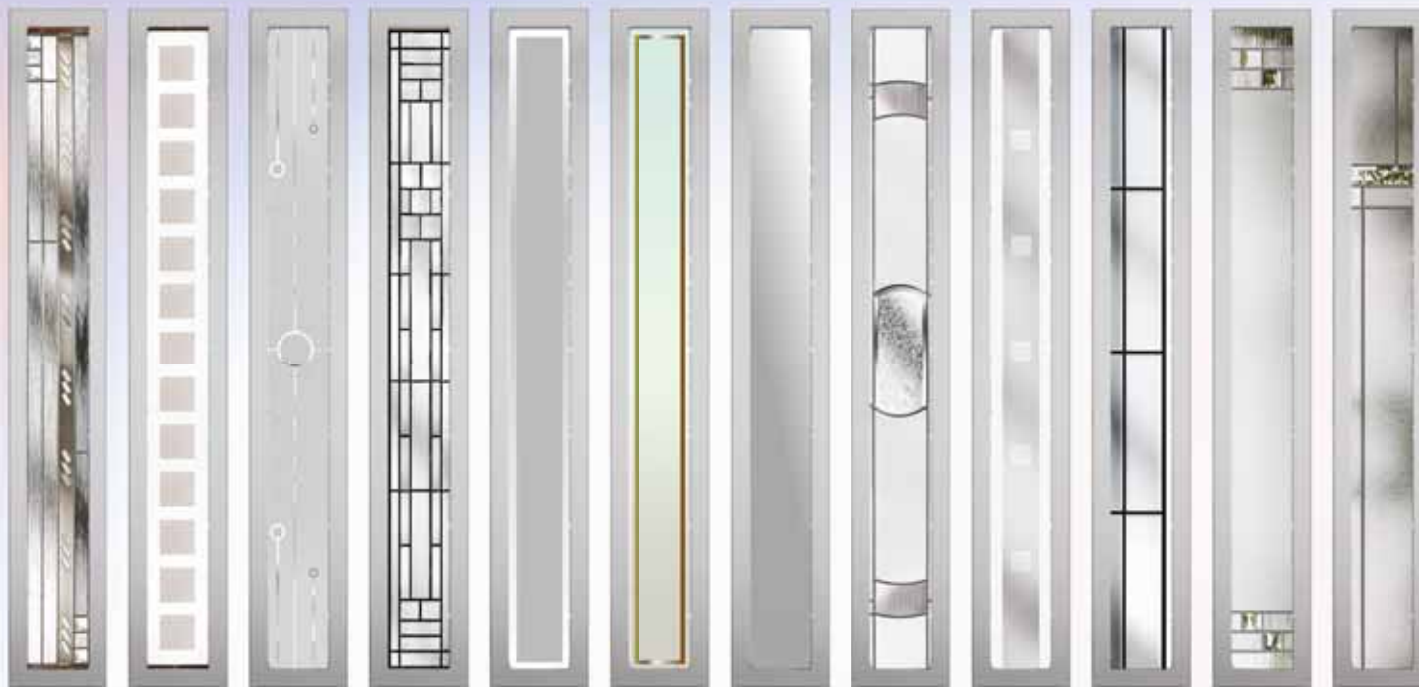

The Urban Halam

A long colour matched glazing cassette overlaid with Stainless-Steel creates this outstanding Urban design. The glazing can be on the left, right or centre of the door with a choice of stylish glass designs

Decorative Glass Options

Matrix* Etched Square** Sphere** New Orleans* Glacier** Victorian Border** Satin** Modena* Greenwich** Aurora* Horizon* Element*