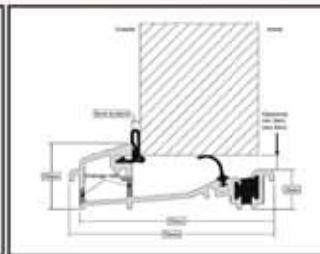

25mm Aluminium AM3 Part M Compliant

Cills available in 85mm, 150mm & 180mm depending on colour

Frame Colour / White

Frame Dual Colour

Door Edge-band Colours

We believe the quality of our doors should never be compromised