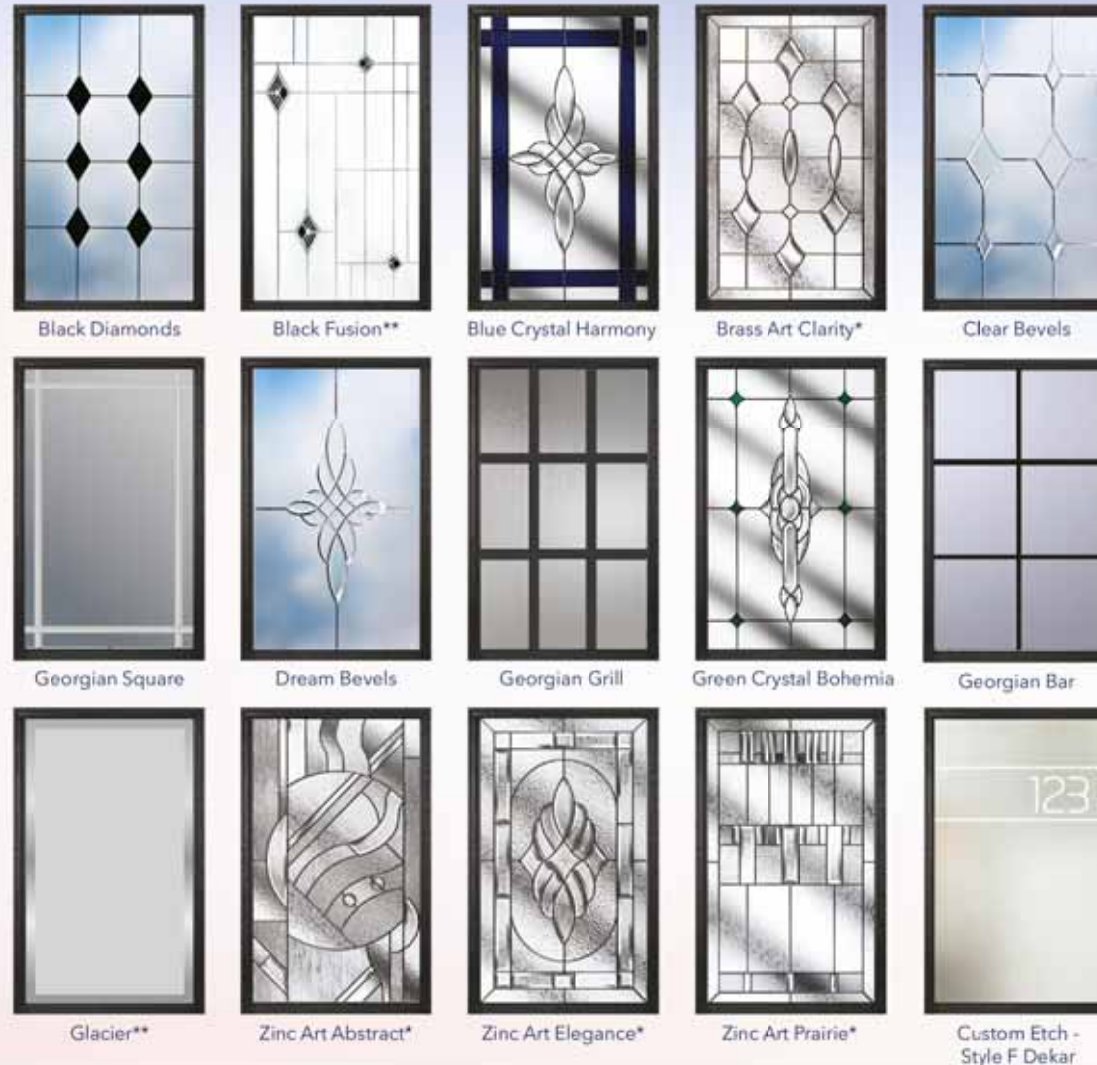

The Clumber

A traditional half-glazed door with a stylish range of double or triple glazed glass designs. Also available with an integral blind or Georgian Grill cassette.

Decorative Glass Options

The Clumber
Colour - Black Brown
Glass - Victorian Border**

- RAL 9016 WHITE
- RAL 9001 CREAM
- DUCK EGG BLUE
- RAL 7001 SILVER GREY
- RAL 7016 ANTHRACITE GREY
- CHARTWELL GREEN
- RAL 6009 GREEN
- RAL 3011 RED
- RAL 5011 BLUE
- RAL 7015 SLATE GREY
- IRISH OAK
- RAL 8001 GOLDEN OAK
- ROSEWOOD
- RAL 8022 BLACK BROWN
- RAL 9011 BLACK
- RAL 7036 AGATE GREY
- RAL 7032 PEBBLE GREY

*This range of triple glazed designs encapsulate traditional bevels and obscure glass patterns inside a clear sealed unit and can not be modified or changed.

**The satin backing glass is an integral part of the design and can not modified or changed.