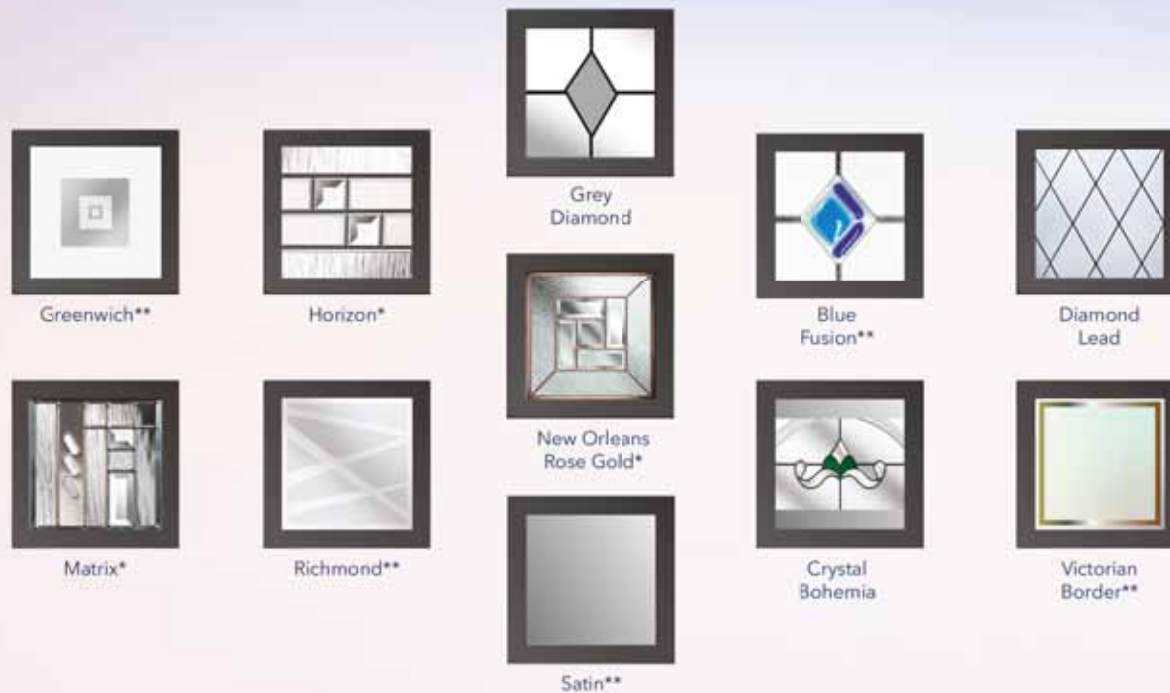

The Farnsfield 4

The additional glazing cassette creates balance and style to what is becoming one of our most sought-after contemporary doors.

Decorative Glass Options

The Farnsfield 4
Colour - Anthracite Grey
Glass - Richmond**

- RAL 9016 WHITE
- RAL 9001 CREAM
- DUCK EGG BLUE
- RAL 7001 SILVER GREY
- RAL 7016 ANTHRACITE GREY
- CHARTWELL GREEN
- RAL 6009 GREEN
- RAL 3011 RED
- RAL 5011 BLUE
- RAL 7015 SLATE GREY
- IRISH OAK
- RAL 8001 GOLDEN OAK
- ROSEWOOD
- RAL 8022 BLACK BROWN
- RAL 9011 BLACK
- RAL 7038 AGATE GREY
- RAL 7032 PEBBLE GREY

*This range of triple glazed designs encapsulate traditional bevels and obscure glass patterns inside a clear sealed unit and can not be modified or changed.
**The satin backing glass is an integral part of the design and can not be modified or changed.