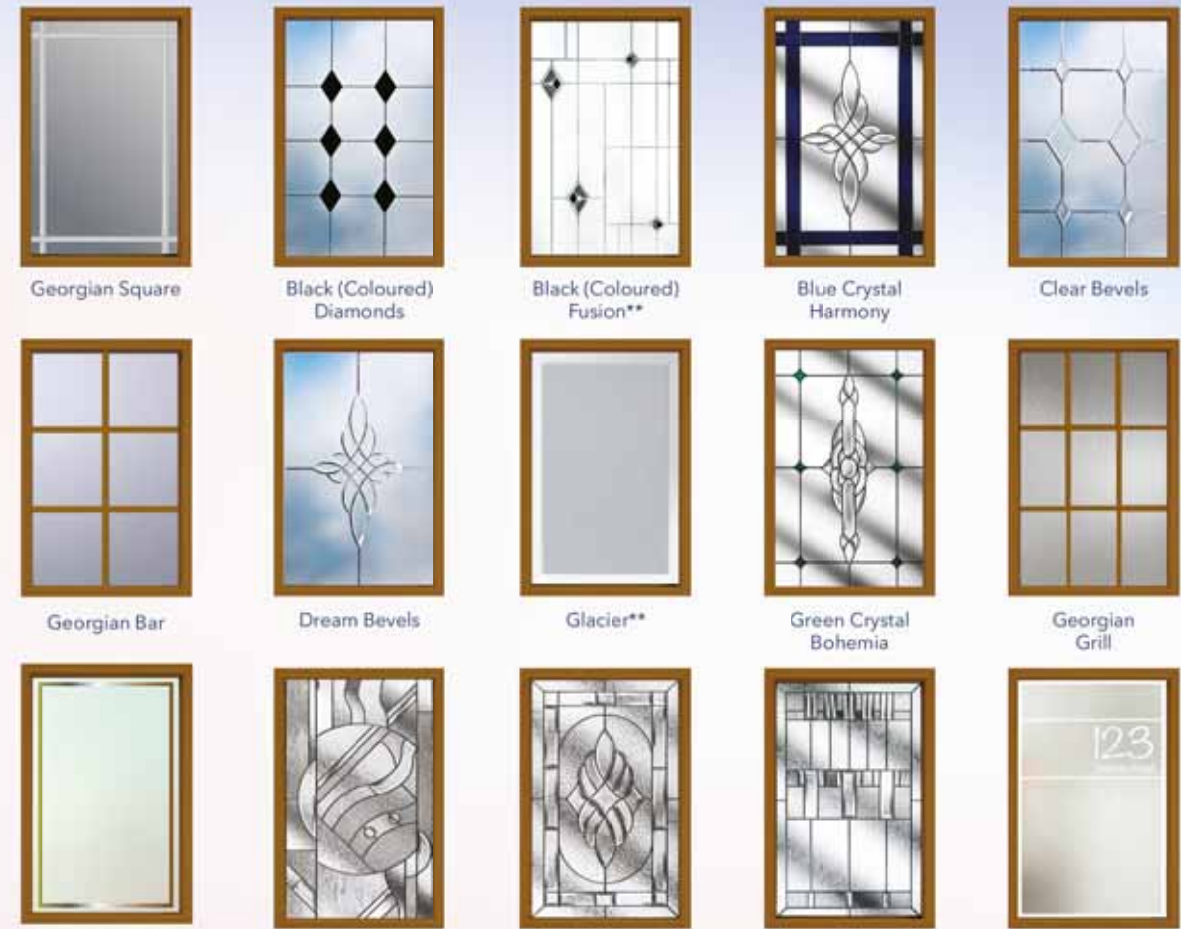

RAL 7038
AGATE GREY

RAL 7032
PEBBLE
GREY

*This range of triple glazed designs encapsulate traditional bevels and obscure glass patterns inside a clear sealed unit and can not be modified or changed.

**The satin backing glass is an integral part of the design and can not modified or changed.

The Kelham

A half-glazed cottage door with a stylish range of double or triple glazed glass designs. Also available with an integral blind or Georgian Grill cassette.

Decorative Glass Options

- RAL 9016 WHITE
- RAL 9001 CREAM
- DUCK EGG BLUE
- RAL 7001 SILVER GREY
- RAL 7016 ANTHRACITE GREY
- CHARTWELL GREEN
- RAL 6009 GREEN
- RAL 3011 RED
- RAL 5011 BLUE
- RAL 7015 SLATE GREY
- IRISH OAK
- RAL 8001 GOLDEN OAK
- ROSEWOOD
- RAL 8022 BLACK BROWN
- RAL 9011 BLACK
- RAL 7036 AGATE GREY
- RAL 7032 PEBBLE GREY

The Kelham
Colour - Golden Oak
Glass - Brass Art Gallery

- Georgian Square
- Black (Coloured) Diamonds
- Black (Coloured) Fusion**
- Blue Crystal Harmony
- Clear Bevels
- Georgian Bar
- Dream Bevels
- Glacier**
- Green Crystal Bohemia
- Georgian Grill
- Victorian Border**
- Zinc Art Abstract*
- Zinc Art Elegance*
- Zinc Art Prairie*
- Custom Etch - Style G INK