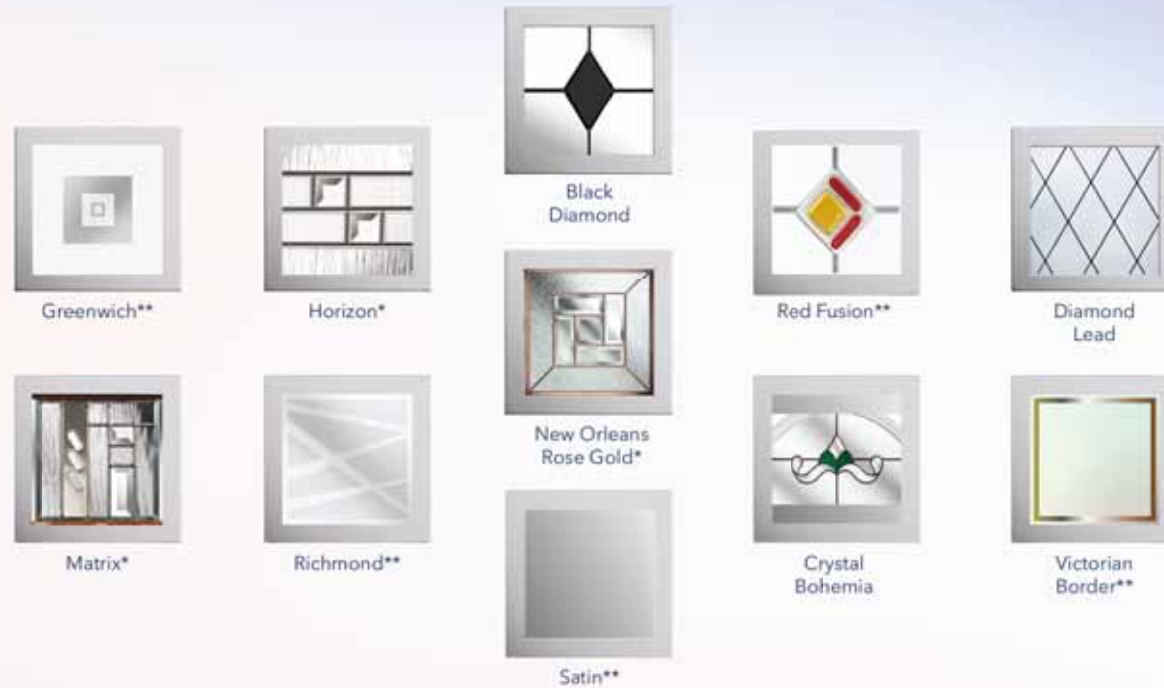

The Urban Wellow 4

Colour matched square glazing cassettes overlaid with Stainless Steel create this unique Urban look that is balanced by the four glass apertures.

Decorative Glass Options

- RAL 9016 WHITE
- RAL 9001 CREAM
- DUCK EGG BLUE
- RAL 7001 SILVER GREY
- RAL 7016 ANTHRACITE GREY
- CHARTWELL GREEN
- RAL 6009 GREEN
- RAL 3011 RED
- RAL 5011 BLUE
- RAL 7015 SLATE GREY
- IRISH OAK
- RAL 8001 GOLDEN OAK
- ROSEWOOD
- RAL 8022 BLACK BROWN
- RAL 9011 BLACK
- RAL 7036 AGATE GREY
- RAL 7032 PEBBLE GREY

The Urban Wellow 4
Colour - Black
Glass - Glazed

*This range of triple glazed designs encapsulate traditional bevels and obscure glass patterns inside a clear sealed unit and can not be modified or changed.
**The satin backing glass is an integral part of the design and can not modified or changed.