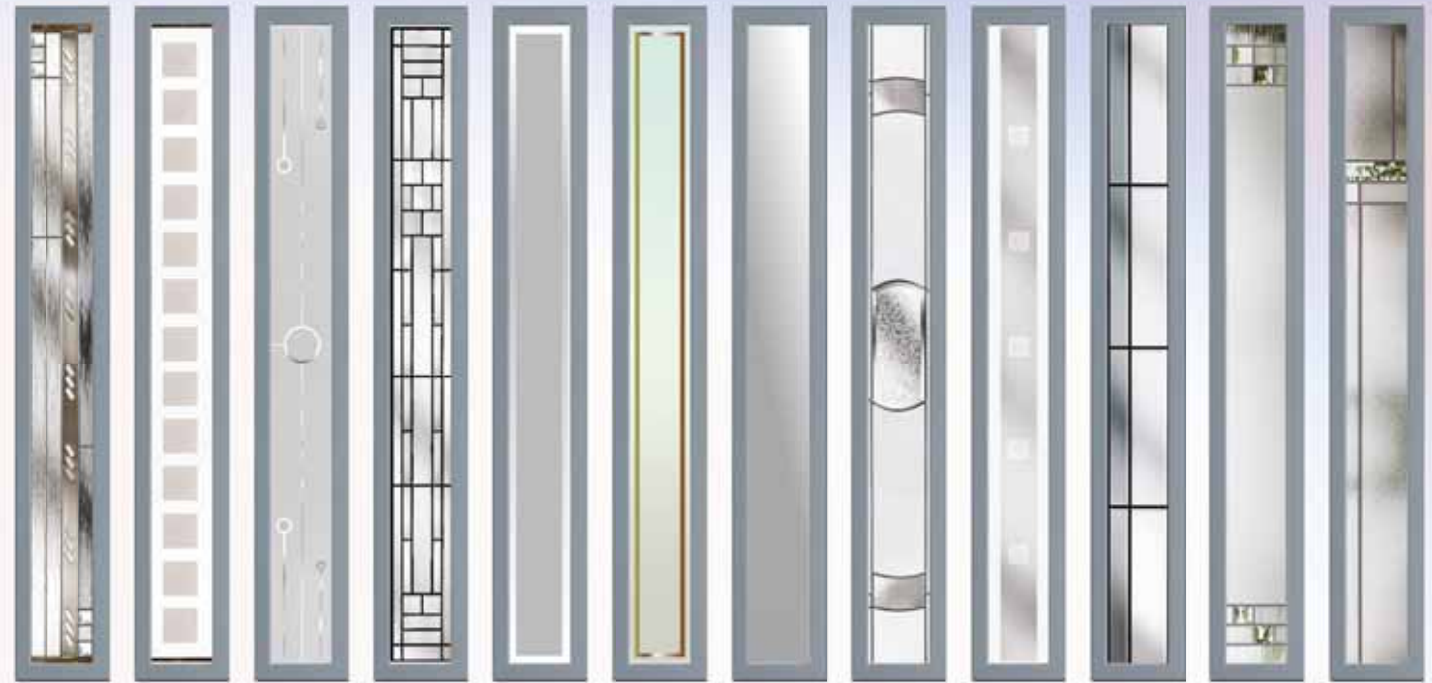

Matrix* Etched Square Sphere** New Orleans* Glacier** Victorian Border** Satin** Modena Greenwich Aurora Horizon Element

*This range of triple glazed designs encapsulate traditional bevels and obscure glass patterns inside a clear sealed unit and can not be modified or changed.

**The satin backing glass is an integral part of the design and can not modified or changed.