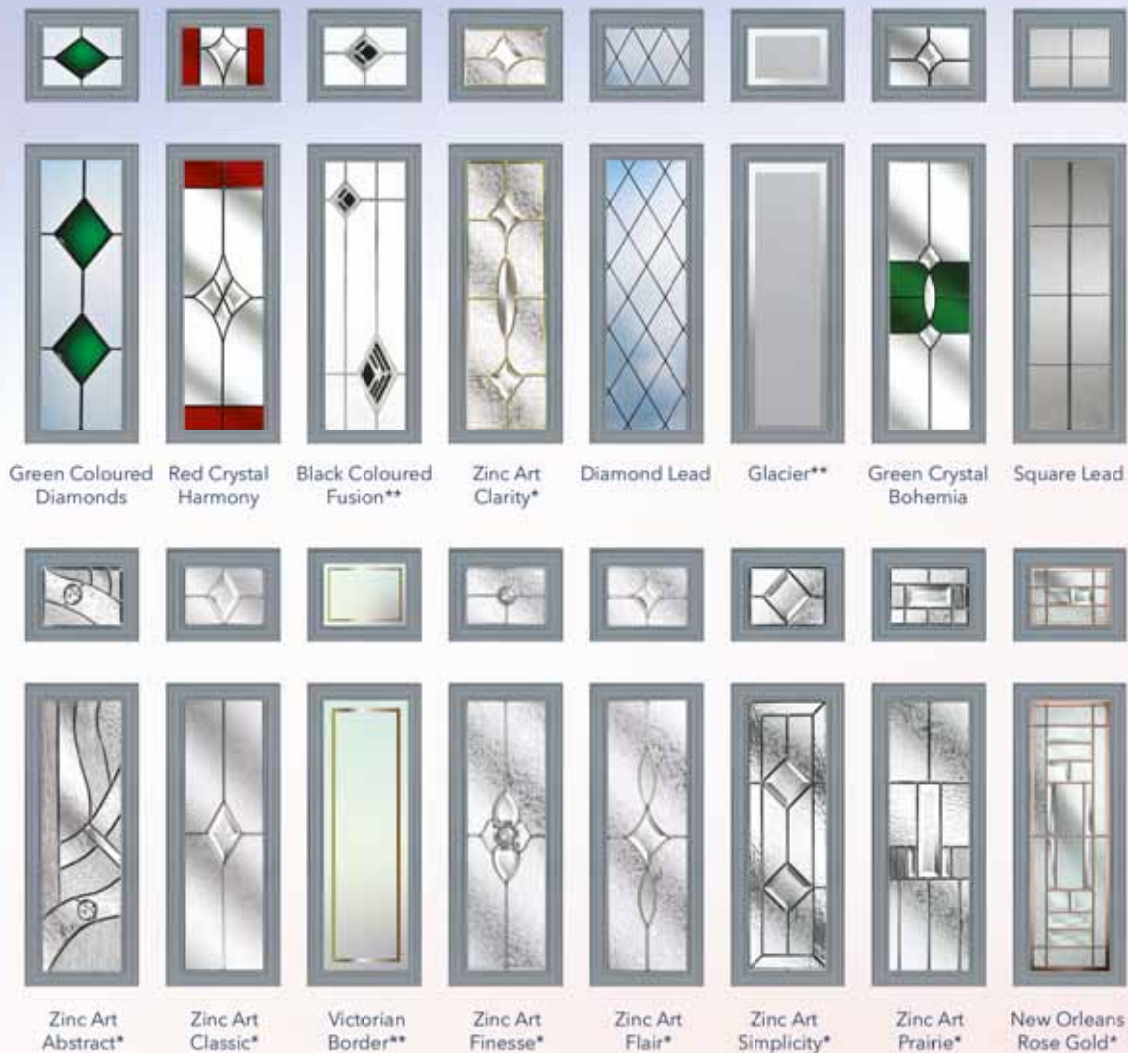

The Rufford
Colour - Rosewood
Glass - Brass Art Clarity*

Traditional Edwardian door design with two matching rectangles of double or triple glazed glass designs.

Decorative Glass Options

Blue Coloured Diamonds

Grey Crystal Harmony

Black Coloured Fusion**

Victorian Border**

Diamond Lead

Glacier**

Crystal Bohemia

Bullion

Zinc Art Abstract*

Zinc Art Classic*

Zinc Art Elegance*

Zinc Art Finesse*

Zinc Art Flair*

Zinc Art Simplicity*

Zinc Art Prairie*

New Orleans Rose Gold*

*This range of triple glazed designs encapsulate traditional bevels and obscure glass patterns inside a clear sealed unit and can not be modified or changed.

**The satin backing glass is an integral part of the design and can not modified or changed.

The Rufford 4

Two additional panes of glass to complement this traditional Edwardian door.

Decorative Glass Options