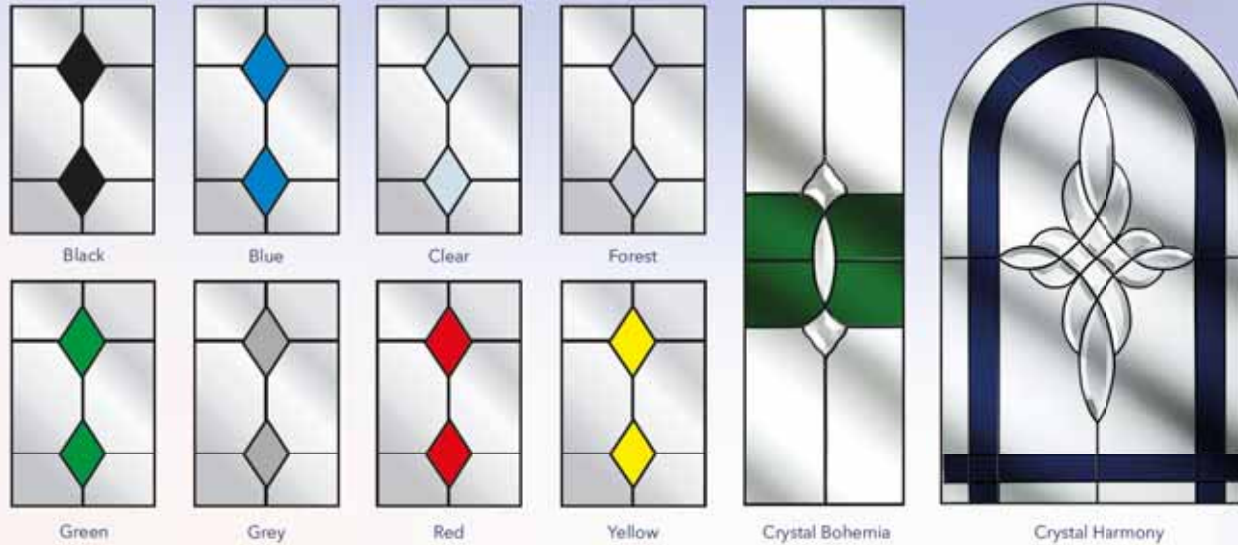

White grained edge-band comes as standard but where doors are open out or coloured internally this will be changed to the most sympathetic colour match possible.

White Grained

Irish Oak

Golden Oak

Rosewood

Anthracite Grey

Black

Decorative Glass Options

Decorative Glass

Coloured Diamond, Crystal Bohemia & Crystal Harmony are available in the following Colours

Fusion Glass Options

Backing Glass

For our glass designs that allow you to choose the backing glass, we offer 20 different options, Ranging from a privacy (obscure) level of 1 to 5, with 5 being the most obscure.

Arctic Privacy Level 4

Autumn Privacy Level 3

Chantilly Privacy Level 2

Charcoal Privacy Level 4

Contora Privacy Level 4

Cotswold Privacy Level 5

Digital Privacy Level 3

Everglade Privacy Level 5

Sycamore Privacy Level 2

Taffeta Privacy Level 3

Warwick Privacy Level 3

Satin Privacy Level 5

Custom Etch

Our range of Custom Etch Letters and Numbers are available in a range of 8 standard styles and 5 typefaces, ranging from traditional to contemporary and make a striking statement whether they are used in the door glass itself, side or top light.