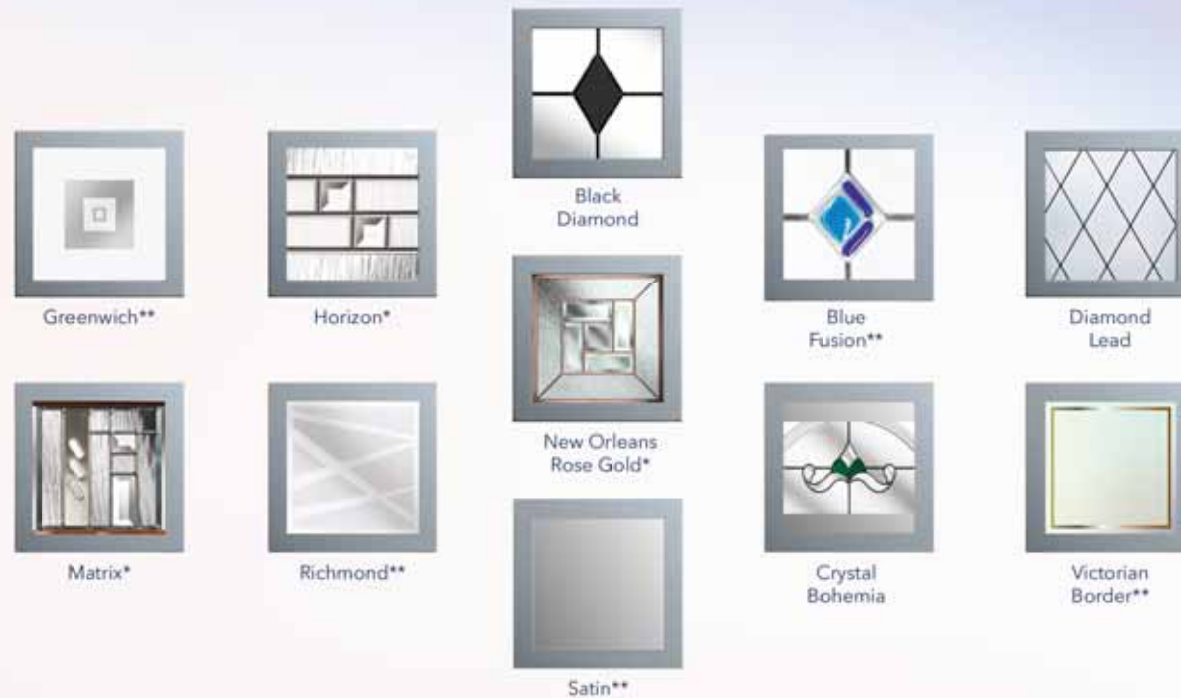

*This range of triple glazed designs encapsulate traditional bevels and obscure glass patterns inside a clear sealed unit and can not be modified or changed.

**The satin backing glass is an integral part of the design and can not modified or changed.