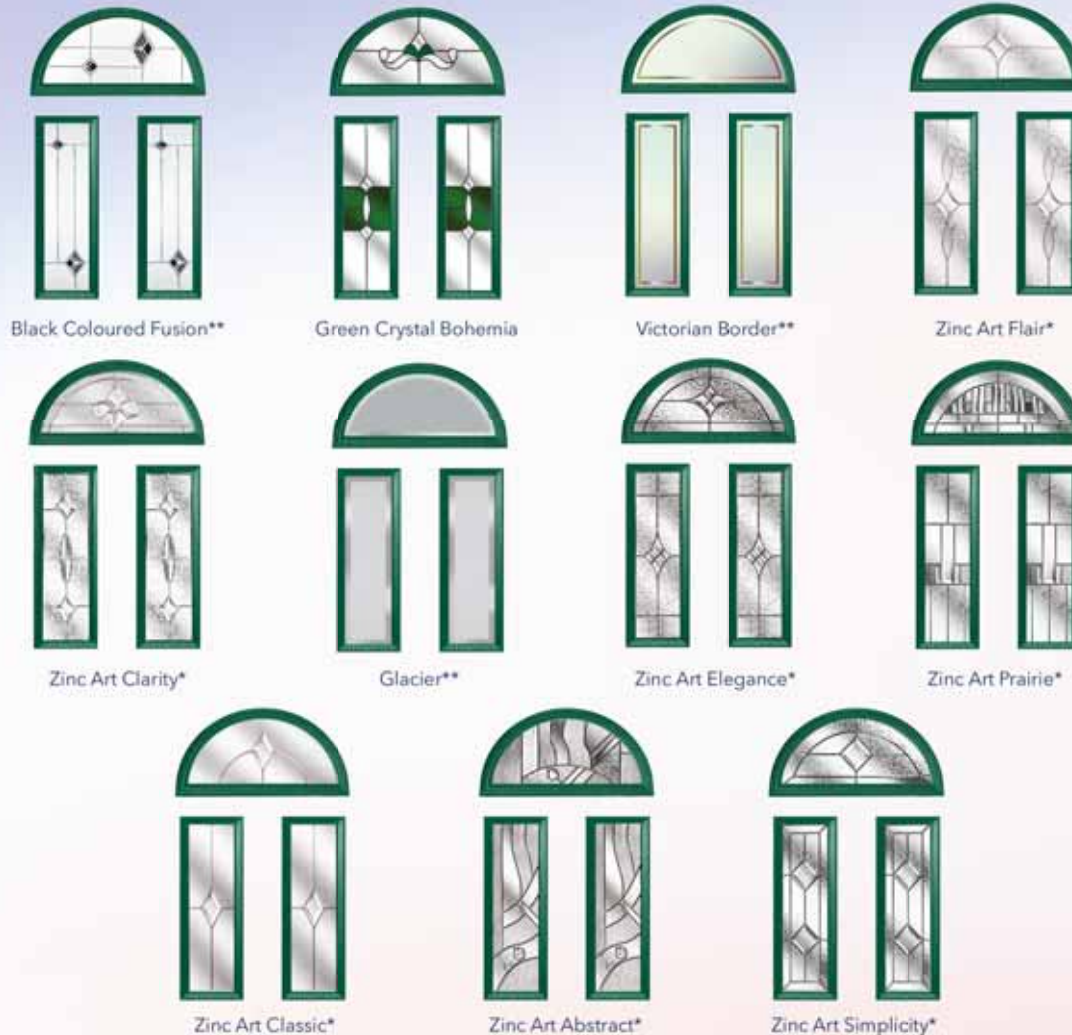

The Minster 3

The addition of two matching vertical panes to the classic crescent design.

Decorative Glass Options

The Minster 3
Colour - Chartwell Green
Glass - Green Coloured Tristar

- RAL 9016 WHITE
- RAL 9001 CREAM
- DUCK EGG BLUE
- RAL 7001 SILVER GREY
- RAL 7016 ANTHRACITE GREY
- CHARTWELL GREEN
- RAL 6009 GREEN
- RAL 3011 RED
- RAL 5011 BLUE
- RAL 7015 SLATE GREY
- IRISH OAK
- RAL 8001 GOLDEN OAK
- ROSEWOOD
- RAL 8022 BLACK BROWN
- RAL 9011 BLACK
- RAL 7038 AGATE GREY
- RAL 7032 PEBBLE GREY

*This range of triple glazed designs encapsulate traditional bevels and obscure glass patterns inside a clear sealed unit and can not be modified or changed.

**The satin backing glass is an integral part of the design and can not be modified or changed.