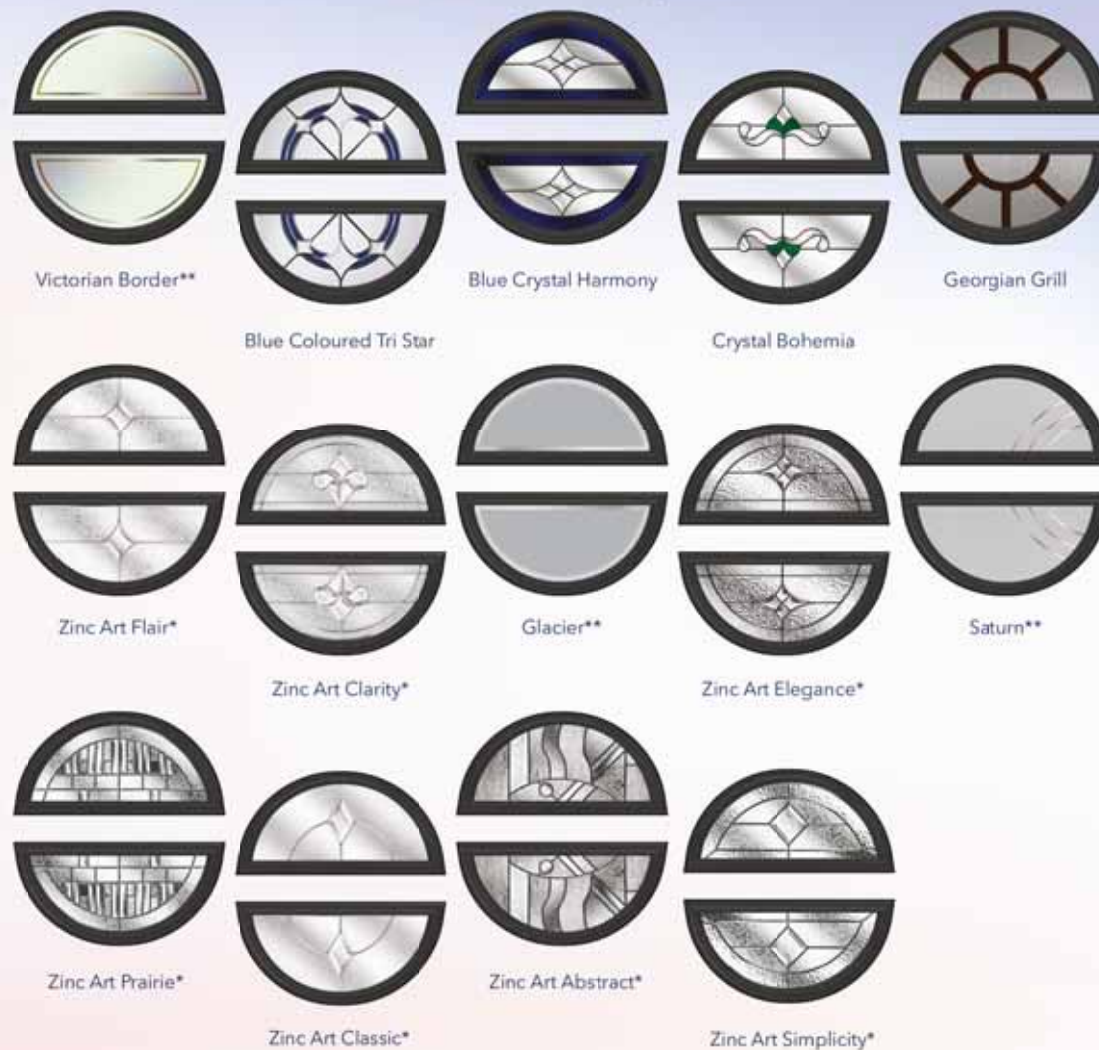

The Minster 2

A pair of crescent glass designs create this appealing door. It is available with symmetrical sunburst grills or range of stylish double and triple glazed glass designs.

Decorative Glass Options

The Minster 2
Colour - Black Brown
Glass - Black Coloured Fusion**

- RAL 9016 WHITE
- RAL 9001 CREAM
- DUCK EGG BLUE
- RAL 7001 SILVER GREY
- RAL 7016 ANTHRACITE GREY
- CHARTWELL GREEN
- RAL 6009 GREEN
- RAL 3011 RED
- RAL 5011 BLUE
- RAL 7015 SLATE GREY
- IRISH OAK
- RAL 8001 GOLDEN OAK
- ROSEWOOD
- RAL 8022 BLACK BROWN
- RAL 9011 BLACK
- RAL 7036 AGATE GREY
- RAL 7032 PEBBLE GREY

*This range of triple glazed designs encapsulate traditional bevels and obscure glass patterns inside a clear sealed unit and can not be modified or changed.
**The satin backing glass is an integral part of the design and can not be modified or changed.