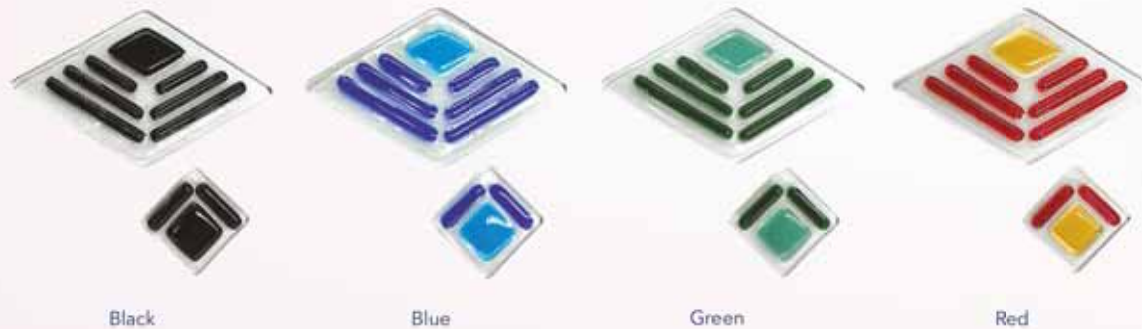

White grained edge-band comes as standard but where doors are open out or coloured internally this will be changed to the most sympathetic colour match possible.

White Grained

Irish Oak

Golden Oak

Rosewood

Anthracite Grey

Black

Decorative Glass Options

Decorative Glass

Coloured Diamond, Crystal Bohemia & Crystal Harmony are available in the following Colours

Fusion Glass Options

Backing Glass

For our glass designs that allow you to choose the backing glass, we offer 20 different options, Ranging from a privacy (obscure) level of 1 to 5, with 5 being the most obscure.